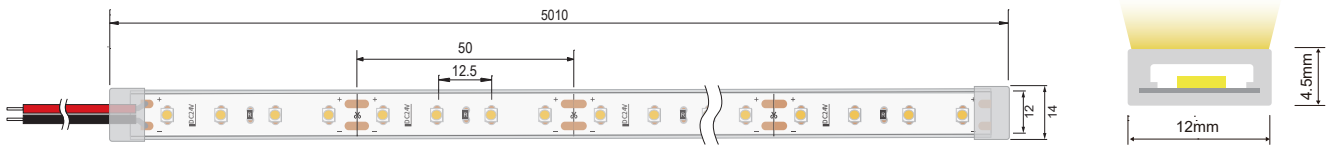

SMD3030 80LEDS/M

Specialized
LED strip
Manufacturer

ADW-SN3030-80-24V Sauna Led Strip

Dimension structure

- DC24V, 4.8 W/9.6 W optional;
- LUMILEDS 3030 LED, with excellent heat dissipation performance, and longer service life;
- IP67 Integrated extrusion silicone tube;
- Ambient temperature is -25~100°C, suitable for the bathroom and sauna room;
- For 4.8W version, it's 5 years warranty for ambient temperature $\leq 85^{\circ}\text{C}$; 3 years warranty for ambient temperature $\leq 100^{\circ}\text{C}$;
- For 9.6W version, it's 3 years warranty for ambient temperature $\leq 85^{\circ}\text{C}$; 2 years warranty for ambient temperature $\leq 100^{\circ}\text{C}$;

Basic Parameters

Model No	ADW-SN3030-80-24V
Input Voltage	24VDC
LED Type	3030
LED QTY/M	80
CRI	≥ 80
IP Gard	IP67
Max.run length	5M

CCT(K)	CRI	Voltage(V)	Power (W/M)	Lumen (LM/M)	Efficiency (LM/W)	Unit length (mm)	Max.run length (M)
2700K ± 100	≥ 80	DC24V	4.8	782.4	163	50	5
3000K ± 150	≥ 80	DC24V	4.8	830.4	173	50	5
3500K ± 200	≥ 80	DC24V	4.8	840	175	50	5
4000K ⁺³⁰⁰ ₋₂₀₀	≥ 80	DC24V	4.8	854.4	178	50	5
5000K ⁺⁴⁰⁰ ₋₂₀₀	≥ 80	DC24V	4.8	854.4	178	50	5
6500K ⁺¹⁰⁰ ₋₅₀₀	≥ 80	DC24V	4.8	854.4	178	50	5
2700K ± 100	≥ 80	DC24V	9.6	1564.8	163	50	5
3000K ± 150	≥ 80	DC24V	9.6	1660.8	173	50	5
3500K ± 200	≥ 80	DC24V	9.6	1680	175	50	5
4000K ⁺³⁰⁰ ₋₂₀₀	≥ 80	DC24V	9.6	1708.8	178	50	5
5000K ⁺⁴⁰⁰ ₋₂₀₀	≥ 80	DC24V	9.6	1708.8	178	50	5
6500K ⁺¹⁰⁰ ₋₅₀₀	≥ 80	DC24V	9.6	1708.8	178	50	5

Connection Diagram

 Cautions

When install the led strip,please note the installation technique.The led strip can be bent,but not distorted,as shown below.

 LED strips are low voltage products,you must use the power supply(transformer).Please don,t connect the led strip directly to the AC 110v or AC 220v,otherwise it will burn out the LED strips.