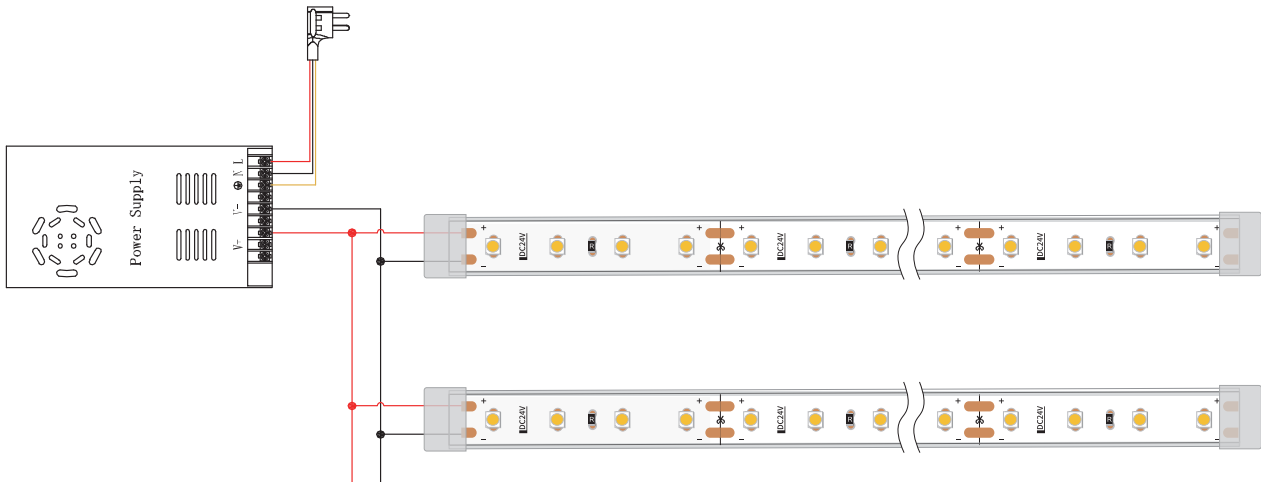

SMD3030 80LEDS/M

Specialized
LED strip
Manufacturer

ADW-SN3030-80-24V Sauna Led Strip

Dimension structure

- DC24V, 4.8 W/9.6 W optional;
- LUMILEDS 3030 LED, with excellent heat dissipation performance, and longer service life;
- IP67 Integrated extrusion silicone tube;
- Ambient temperature is -25~100°C, suitable for the bathroom and sauna room;
- For 4.8W version, it's 5 years warranty for ambient temperature $\leq 85^{\circ}\text{C}$; 3 years warranty for ambient temperature $\leq 100^{\circ}\text{C}$;
- For 9.6W version, it's 3 years warranty for ambient temperature $\leq 85^{\circ}\text{C}$; 2 years warranty for ambient temperature $\leq 100^{\circ}\text{C}$;

Basic Parameters

Model No	ADW-SN3030-80-24V
Input Voltage	24VDC
LED Type	3030
LED QTY/M	80
CRI	≥ 80
IP Gard	IP67
Max.run length	5M

CCT(K)	CRI	Voltage(V)	Power (W/M)	Lumen (LM/M)	Efficiency (LM/W)	Unit length (mm)	Max.run length (M)
2700K ± 100	≥ 80	DC24V	4.8	782.4	163	50	5
3000K ± 150	≥ 80	DC24V	4.8	830.4	173	50	5
3500K ± 200	≥ 80	DC24V	4.8	840	175	50	5
4000K ⁺³⁰⁰ ₋₂₀₀	≥ 80	DC24V	4.8	854.4	178	50	5
5000K ⁺⁴⁰⁰ ₋₂₀₀	≥ 80	DC24V	4.8	854.4	178	50	5
6500K ⁺¹⁰⁰ ₋₅₀₀	≥ 80	DC24V	4.8	854.4	178	50	5
2700K ± 100	≥ 80	DC24V	9.6	1564.8	163	50	5
3000K ± 150	≥ 80	DC24V	9.6	1660.8	173	50	5
3500K ± 200	≥ 80	DC24V	9.6	1680	175	50	5
4000K ⁺³⁰⁰ ₋₂₀₀	≥ 80	DC24V	9.6	1708.8	178	50	5
5000K ⁺⁴⁰⁰ ₋₂₀₀	≥ 80	DC24V	9.6	1708.8	178	50	5
6500K ⁺¹⁰⁰ ₋₅₀₀	≥ 80	DC24V	9.6	1708.8	178	50	5

Connection Diagram

 Cautions

When install the led strip,please note the installation technique.The led strip can be bent,but not distorted,as shown below.

 LED strips are low voltage products,you must use the power supply(transformer).Please don,t connect the led strip directly to the AC 110v or AC 220v,otherwise it will burn out the LED strips.