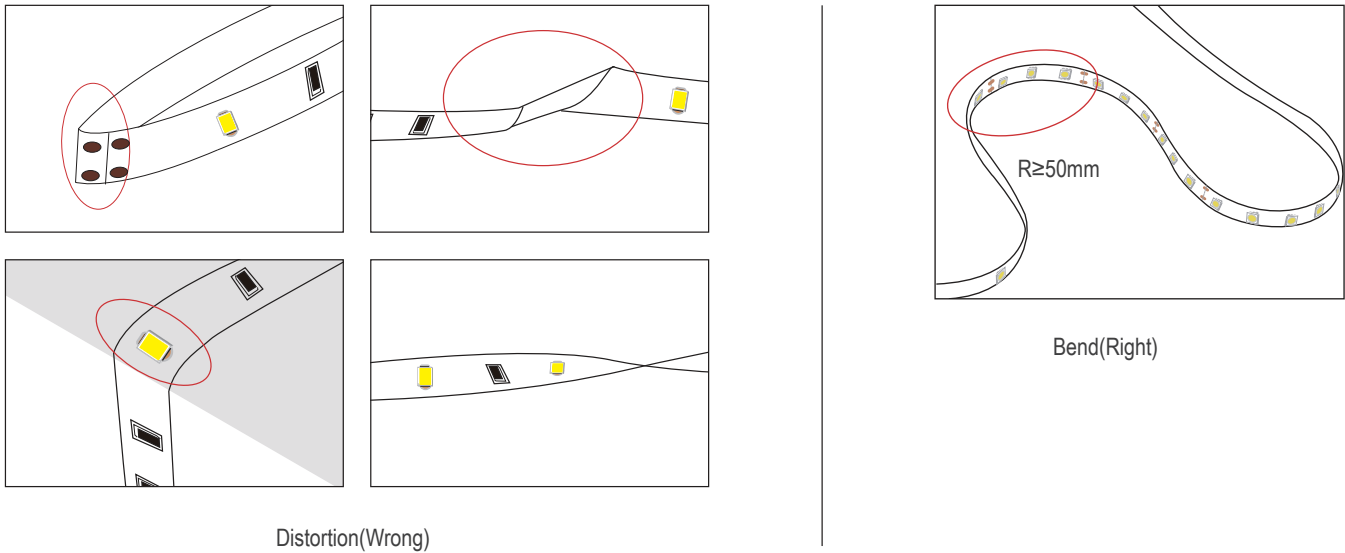

SMD3030 80LEDS/M

Specialized
LED strip
Manufacturer

ADW-SN3030-80-24V Sauna Led Strip

Dimension structure

- DC24V, 4.8 W/9.6 W optional;
- LUMILEDS 3030 LED, with excellent heat dissipation performance, and longer service life;
- IP67 Integrated extrusion silicone tube;
- Ambient temperature is -25~100°C, suitable for the bathroom and sauna room;
- For 4.8W version, it's 5 years warranty for ambient temperature $\leq 85^{\circ}\text{C}$; 3 years warranty for ambient temperature $\leq 100^{\circ}\text{C}$;
- For 9.6W version, it's 3 years warranty for ambient temperature $\leq 85^{\circ}\text{C}$; 2 years warranty for ambient temperature $\leq 100^{\circ}\text{C}$;

Basic Parameters

Model No	ADW-SN3030-80-24V
Input Voltage	24VDC
LED Type	3030
LED QTY/M	80
CRI	≥ 80
IP Gard	IP67
Max.run length	5M

CCT(K)	CRI	Voltage(V)	Power (W/M)	Lumen (LM/M)	Efficiency (LM/W)	Unit length (mm)	Max.run length (M)
2700K ± 100	≥ 80	DC24V	4.8	782.4	163	50	5
3000K ± 150	≥ 80	DC24V	4.8	830.4	173	50	5
3500K ± 200	≥ 80	DC24V	4.8	840	175	50	5
4000K ⁺³⁰⁰ ₋₂₀₀	≥ 80	DC24V	4.8	854.4	178	50	5
5000K ⁺⁴⁰⁰ ₋₂₀₀	≥ 80	DC24V	4.8	854.4	178	50	5
6500K ⁺¹⁰⁰ ₋₅₀₀	≥ 80	DC24V	4.8	854.4	178	50	5
2700K ± 100	≥ 80	DC24V	9.6	1564.8	163	50	5
3000K ± 150	≥ 80	DC24V	9.6	1660.8	173	50	5
3500K ± 200	≥ 80	DC24V	9.6	1680	175	50	5
4000K ⁺³⁰⁰ ₋₂₀₀	≥ 80	DC24V	9.6	1708.8	178	50	5
5000K ⁺⁴⁰⁰ ₋₂₀₀	≥ 80	DC24V	9.6	1708.8	178	50	5
6500K ⁺¹⁰⁰ ₋₅₀₀	≥ 80	DC24V	9.6	1708.8	178	50	5

Connection Diagram

 Cautions

When install the led strip,please note the installation technique.The led strip can be bent,but not distorted,as shown below.

 LED strips are low voltage products,you must use the power supply(transformer).Please don,t connect the led strip directly to the AC 110v or AC 220v,otherwise it will burn out the LED strips.